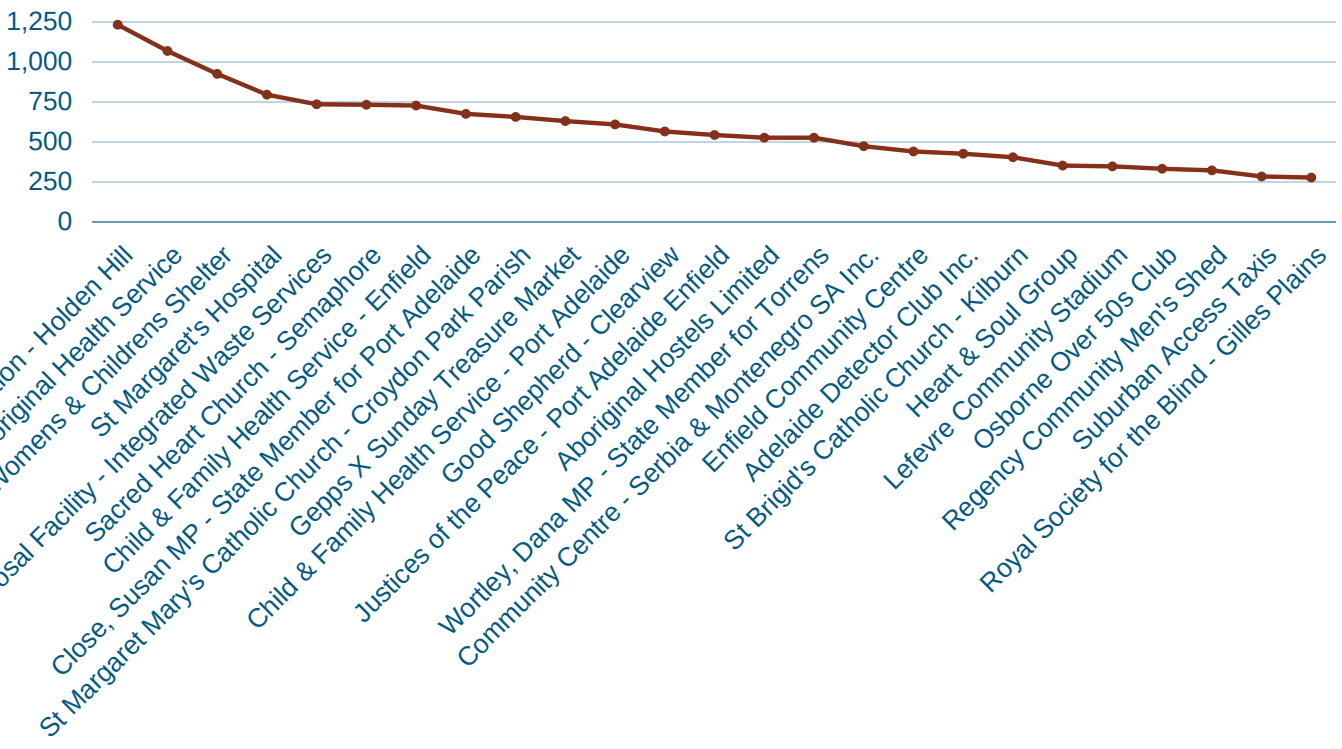

PORT ADELAIDE ENFIELD COUNCIL

WHAT ARE OUR COMMUNITY NEEDS?

30798 SESSIONS

1 JULY 2020 - 30 JUNE 2021

TOP 25 LANDING PAGES:

WHO ARE OUR USERS?

AGE

DEVICE

MEDIUM