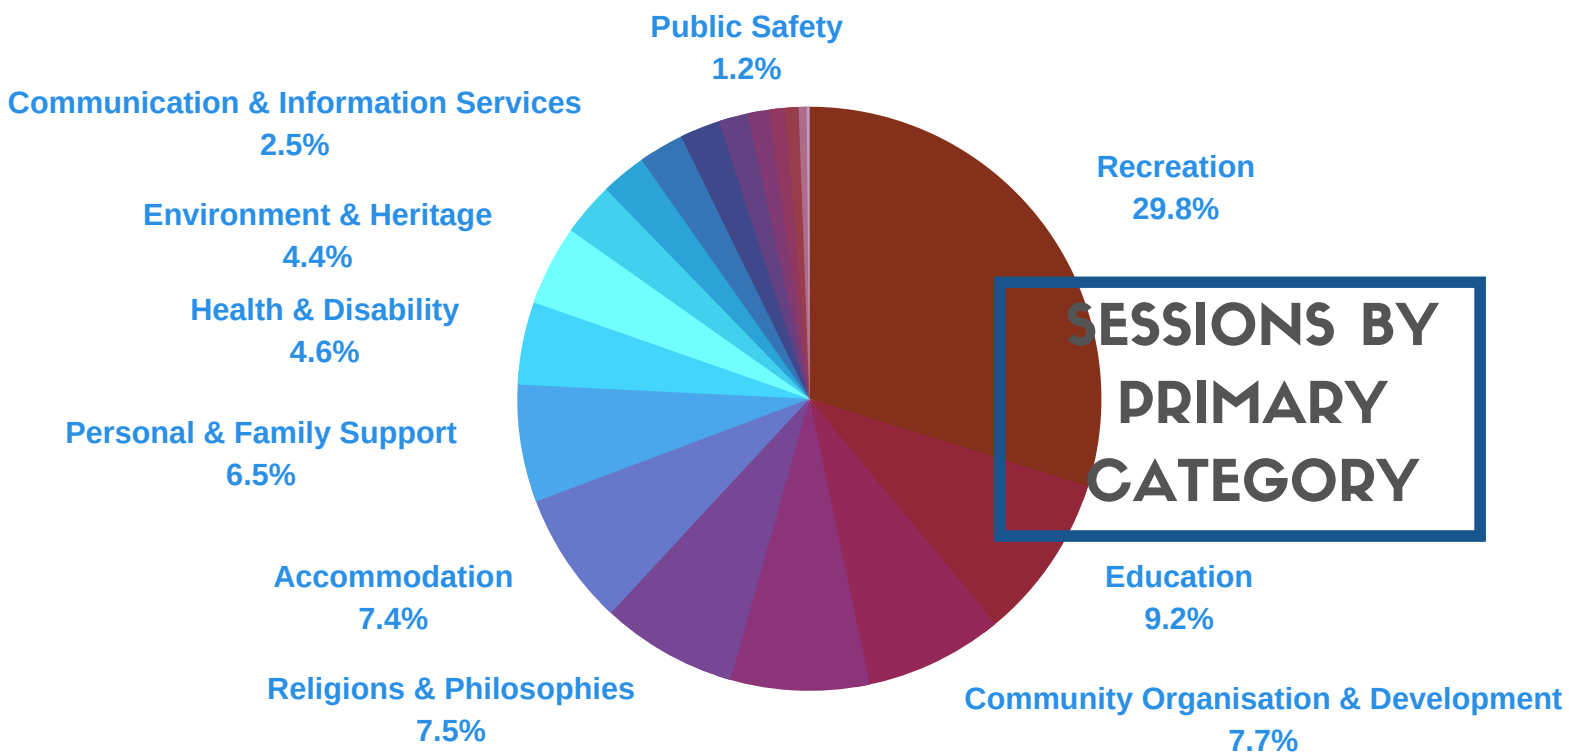

PORT ADELAIDE ENFIELD COUNCIL

WHAT ARE OUR COMMUNITY NEEDS?

30798 SESSIONS

1 JULY 2020 - 30 JUNE 2021

TOP 25 LANDING PAGES:

WHO ARE OUR USERS?

AGE

DEVICE