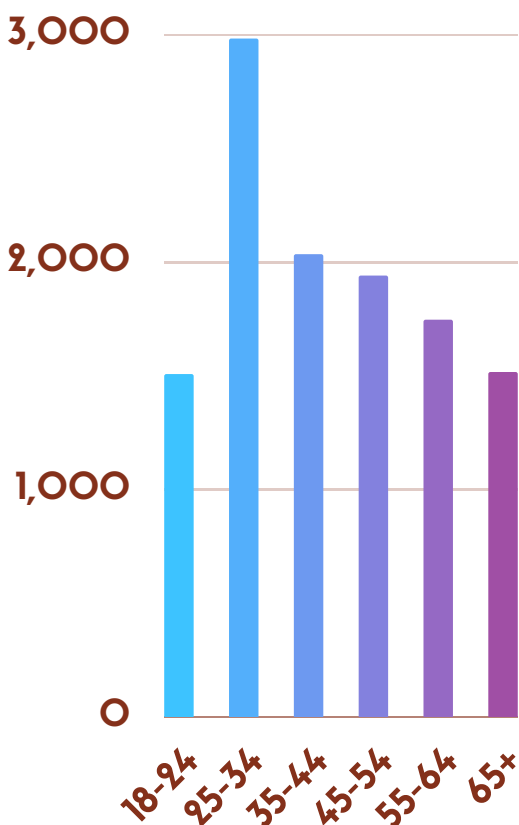

PORT ADELAIDE ENFIELD COUNCIL

WHAT ARE OUR COMMUNITY NEEDS?

30798 SESSIONS

1 JULY 2020 - 30 JUNE 2021

TOP 25 LANDING PAGES:

WHO ARE OUR USERS?

AGE

DEVICE