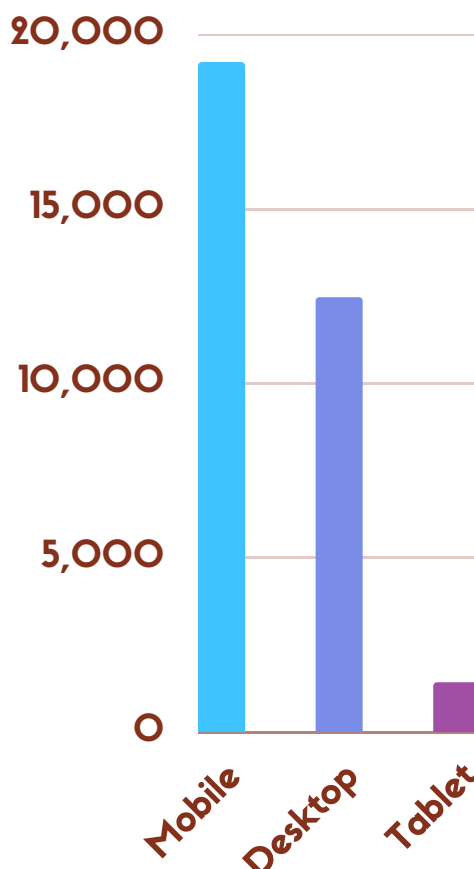

PORT ADELAIDE ENFIELD COUNCIL

WHAT ARE OUR COMMUNITY NEEDS?

30798 SESSIONS

1 JULY 2020 - 30 JUNE 2021

TOP 25 LANDING PAGES:

WHO ARE OUR USERS?

AGE

DEVICE

MEDIUM